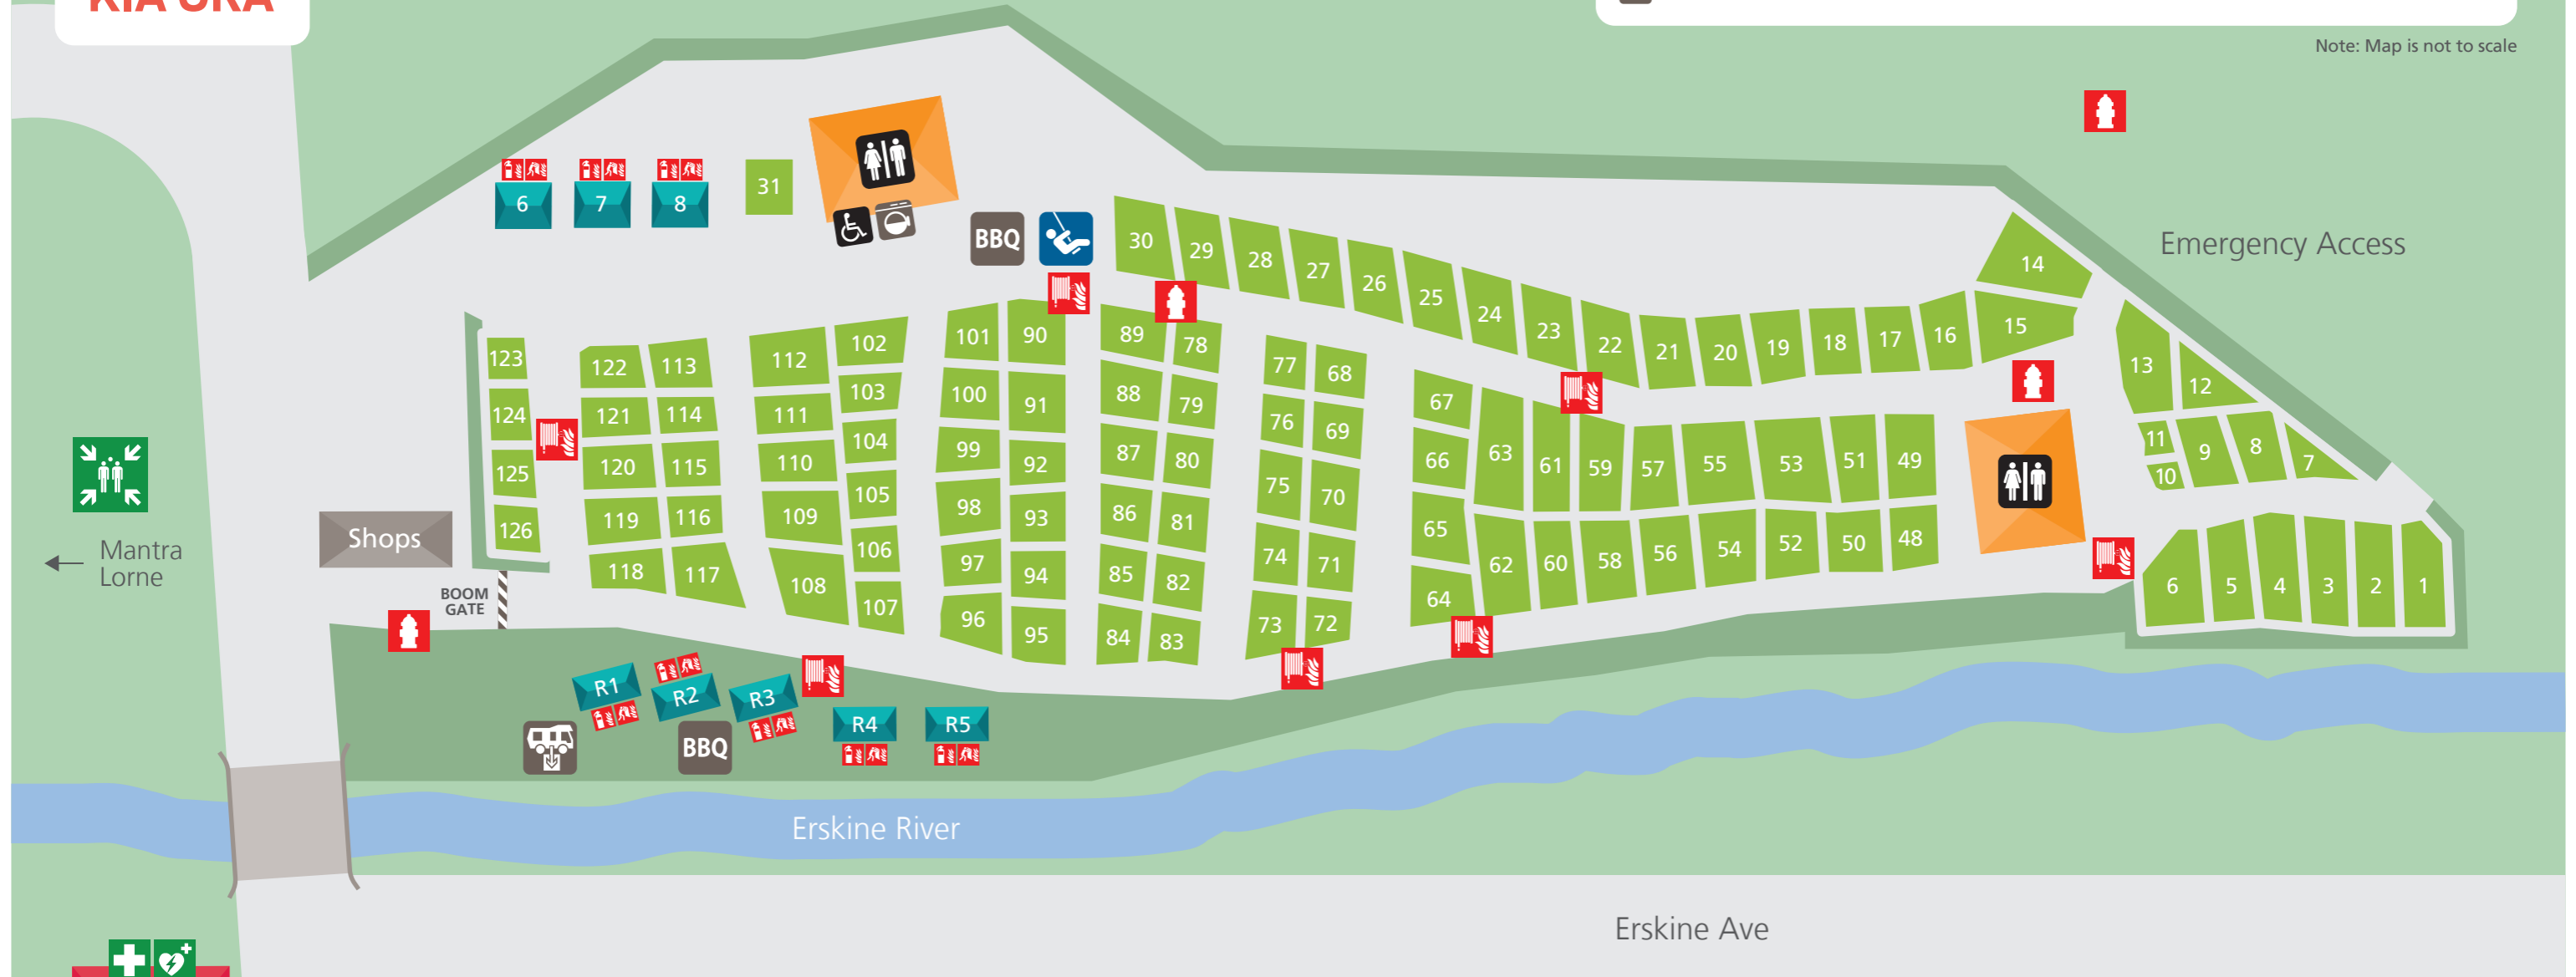

Key

Annual Sites	Waste / Dump point	Fire Hydrant	
Cabin	Playground	Fire Hose Reel	
Amenities Block	Evacuation Assembly Point	Fire Extinguisher	
Accessible Facility	First Aid	Fire Blanket	
Laundry	Automated External Defibrillator	All cabins are equipped with fire extinguishers and fire blanket	
BBQ Area			

Note: Map is not to scale

Office
CHECK IN Here

Your site number is:

Amenity code: